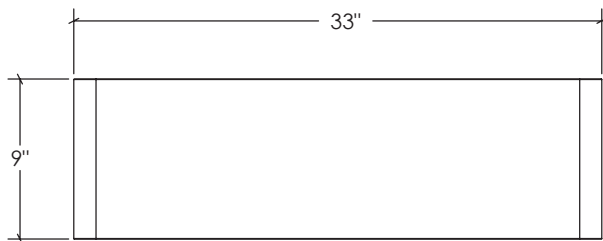

### FEATURES:

- \* Sink Size: 33" x 21" x 9"
- \* Material: 304 Stainless Steel, 18 Gauge
- \* Chrome Nickel Content 18 / 10
- \* Apron Front 10mm Radius Undermount Sink
- \* With Undercoating and Padding
- \* Handmade Construction
- \* Recommended Drain DS-005 Provided
- \* Warranty: Limited Lifetime Warranty

TOP VIEW

3D VIEW

FRONT VIEW

SIDE VIEW