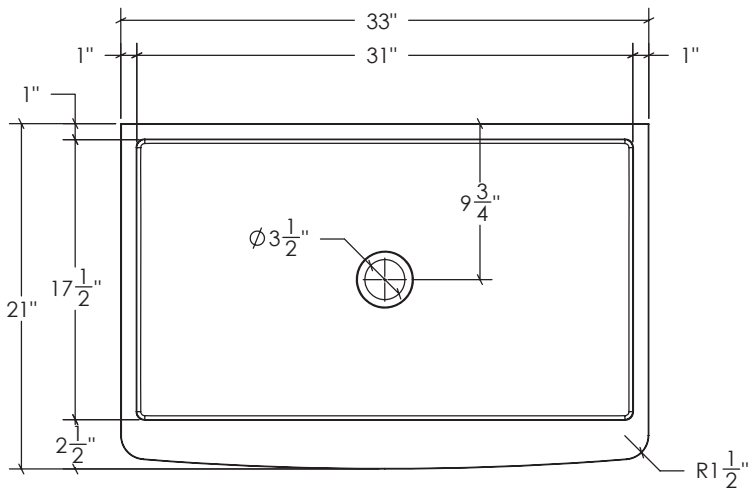

### FEATURES:

- \* Sink Size: 33" x 21" x 9"
- \* Material: 304 Stainless Steel, 18 Gauge
- \* Chrome Nickel Content 18 / 10
- \* Apron Front 10mm Radius Undermount Sink
- \* With Undercoating and Padding
- \* Handmade Construction
- \* Recommended Drain DS-005 Provided
- \* Warranty: Limited Lifetime Warranty

TOP VIEW

3D VIEW

FRONT VIEW

SIDE VIEW