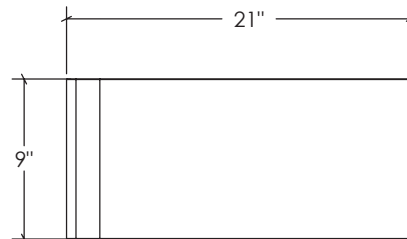

### FEATURES:

- \* Sink Size: 33" x 21" x 9"
- \* Material: 304 Stainless Steel, 18 Gauge
- \* Chrome Nickel Content 18 / 10
- \* Apron Front 10mm Radius Undermount Sink
- \* With Undercoating and Padding
- \* Handmade Construction
- \* Recommended Drain DS-005 Provided
- \* Warranty: Limited Lifetime Warranty

TOP VIEW

3D VIEW

FRONT VIEW

SIDE VIEW