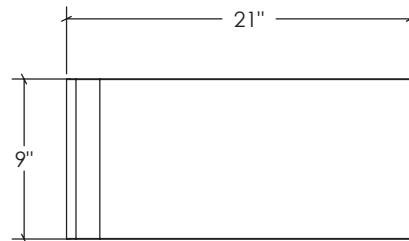

### FEATURES:

- \* Sink Size: 33" x 21" x 9"
- \* Material: 304 Stainless Steel, 18 Gauge
- \* Chrome Nickel Content 18 / 10
- \* Apron Front 10mm Radius Undermount Sink
- \* With Undercoating and Padding
- \* Handmade Construction
- \* Recommended Drain DS-005 Provided
- \* Warranty: Limited Lifetime Warranty

TOP VIEW

3D VIEW

FRONT VIEW

SIDE VIEW