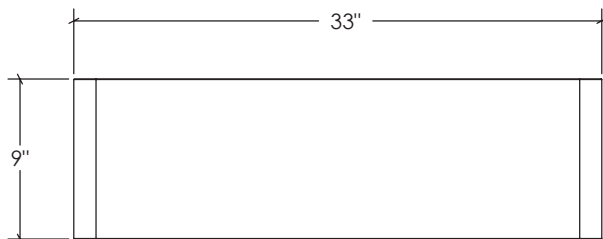

### FEATURES:

- \* Sink Size: 33" x 21" x 9"
- \* Material: 304 Stainless Steel, 18 Gauge
- \* Chrome Nickel Content 18 / 10
- \* Apron Front 10mm Radius Undermount Sink
- \* With Undercoating and Padding
- \* Handmade Construction
- \* Recommended Drain DS-005 Provided
- \* Warranty: Limited Lifetime Warranty

TOP VIEW

3D VIEW

FRONT VIEW

SIDE VIEW