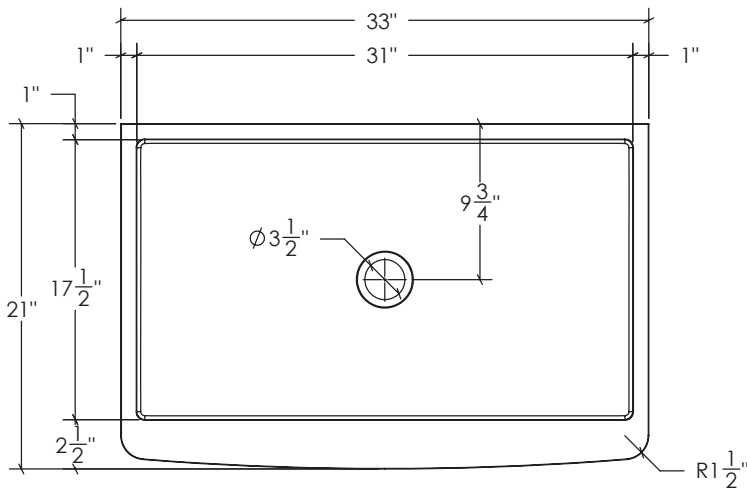

### FEATURES:

- \* Sink Size: 33" x 21" x 9"
- \* Material: 304 Stainless Steel, 18 Gauge
- \* Chrome Nickel Content 18 / 10
- \* Apron Front 10mm Radius Undermount Sink
- \* With Undercoating and Padding
- \* Handmade Construction
- \* Recommended Drain DS-005 Provided
- \* Warranty: Limited Lifetime Warranty

TOP VIEW

3D VIEW

FRONT VIEW

SIDE VIEW