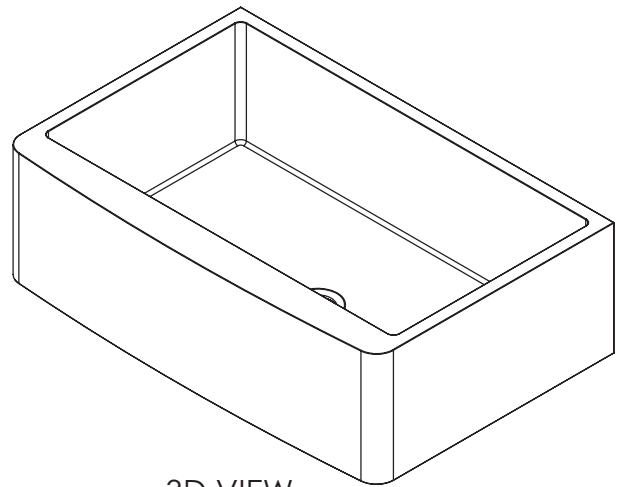

## KSS-001

### FEATURES:

- \* Sink Size: 33" x 21" x 9"
- \* Material: 304 Stainless Steel, 18 Gauge
- \* Chrome Nickel Content 18 / 10
- \* Apron Front 10mm Radius Undermount Sink
- \* With Undercoating and Padding
- \* Handmade Construction
- \* Recommended Drain DS-005 Provided
- \* Warranty: Limited Lifetime Warranty

TOP VIEW

3D VIEW

FRONT VIEW

SIDE VIEW