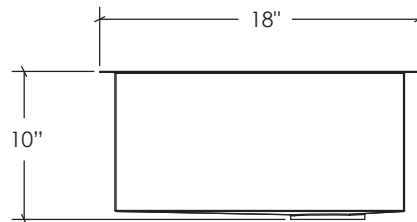

KSS-107

FEATURES:

- * Sink Size: 33" x 18" x 10"
- * Material: 304 Stainless Steel, 18 Gauge
- * Chrome Nickel Content 18 / 10
- * Double Basin Undermount 10mm Radius Sink
- * Handmade Construction
- * With Undercoating and Padding
- * Recommended Drain DS-005 Provided
- * Warranty: Limited Lifetime Warranty

CODES / STANDARDS APPLICABLE

- * CSA B45
- * ASME A112.19.2

TOP VIEW

FRONT VIEW

SIDE VIEW

JOB INFORMATION:

Job Name _____
 Date Specified _____
 Contractor _____

Specifications and drawings provided on this sheet are for illustration only. Cantrio Koncepts will not be held responsible for cutouts made without the actual product or product template.