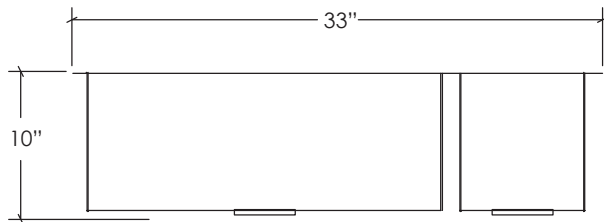

KSS-107

FEATURES:

- * Sink Size: 33" x 18" x 10"
- * Material: 304 Stainless Steel, 18 Gauge
- * Chrome Nickel Content 18 / 10
- * Double Basin Undermount 10mm Radius Sink
- * Handmade Construction
- * With Undercoating and Padding
- * Recommended Drain DS-005 Provided
- * Warranty: Limited Lifetime Warranty

CODES / STANDARDS APPLICABLE

- * CSA B45
- * ASME A112.19.2

TOP VIEW

FRONT VIEW

SIDE VIEW

JOB INFORMATION:

Job Name _____
 Date Specified _____
 Contractor _____

Specifications and drawings provided on this sheet are for illustration only. Cantrio Koncepts will not be held responsible for cutouts made without the actual product or product template.