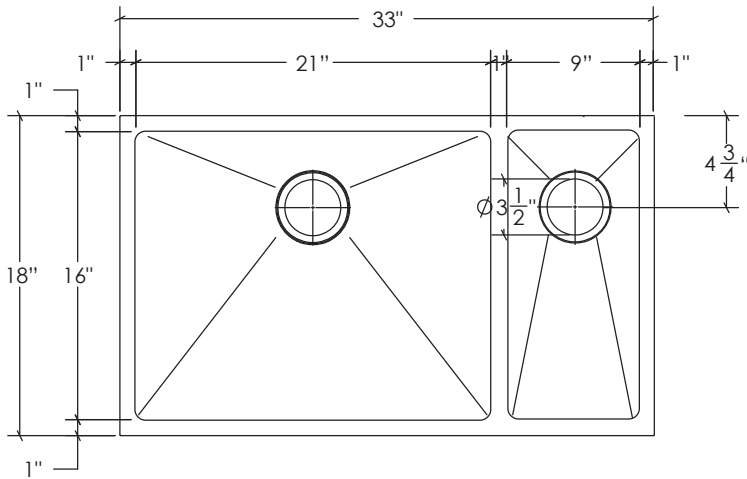

KSS-107

FEATURES:

- * Sink Size: 33" x 18" x 10"
- * Material: 304 Stainless Steel, 18 Gauge
- * Chrome Nickel Content 18 / 10
- * Double Basin Undermount 10mm Radius Sink
- * Handmade Construction
- * With Undercoating and Padding
- * Recommended Drain DS-005 Provided
- * Warranty: Limited Lifetime Warranty

CODES / STANDARDS APPLICABLE

- * CSA B45
- * ASME A112.19.2

TOP VIEW

FRONT VIEW

SIDE VIEW

JOB INFORMATION:

Job Name _____
 Date Specified _____
 Contractor _____

Specifications and drawings provided on this sheet are for illustration only. Cantrio Koncepts will not be held responsible for cutouts made without the actual product or product template.