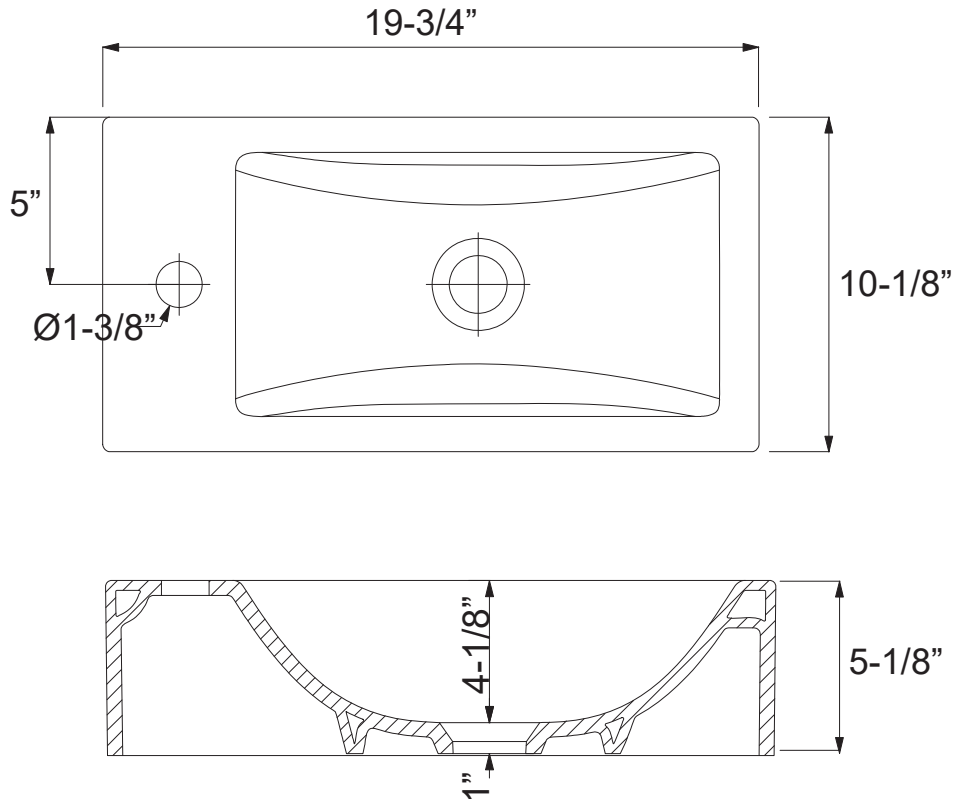

PS-020

FEATURES:

- * Sink Size: 19-3/4" x 10-1/8" x 5"
- * Material: Vitreous China
- * Counter Top Sink with Single Faucet Hole
- * For Drains with Overflow
- * For Use With Standard Pop Up Drain
- * Warranty: One Year Limited Warranty

CODES / STANDARDS APPLICABLE

- * CSA B45
- * ASME A112.19.2

JOB INFORMATION:

Job Name _____

Date Specified _____

Contractor _____

Specifications and drawings provided on this sheet are for illustration only. Cantrio Concepts will not be held responsible for cutouts made without the actual product or product template.