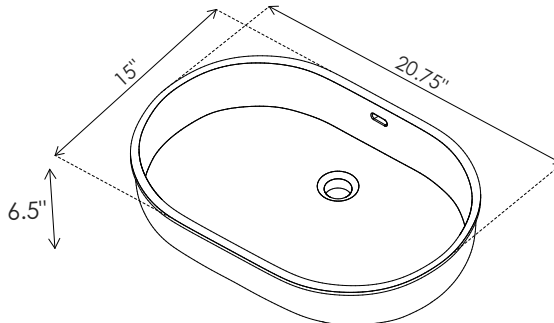

Dimensions

All dimensions are nominal

Features

PS60EFS Ø1-3/4" 6TF
 .B.S.BM BFPV \$DB
 PS \$B.DT 8U 0WFSGMPX
 PS 6TF8U 4BOEBSBPO 6Q \$B.D
 \$FT/PDDMVF.PVDH \$M

Warranty

This product carries a limited manufacturer's warranty. All parts are guaranteed from the date of purchase against all manufacturing defects. For product details, please refer to the product manual.

TOP VIEW

3D VIEW

FRONT VIEW

SIDE VIEW