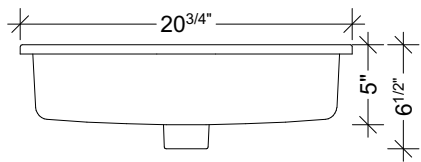

Dimensions

All dimensions are nominal

Features

PS60EFS Ø1-3/4" 6TF
 .B.S.BM BFPV \$DB
 PS \$B.DT 8U 0WFSGMPX
 PS 6TF8U 4BOEBSBPO 6Q \$B.D
 \$FT/PDDMVF.PVDH \$M

Warranty

This product carries a limited manufacturer's warranty. All parts are guaranteed from the date of purchase against all manufacturing defects. For product details, please refer to the product manual.

TOP VIEW

3D VIEW

FRONT VIEW

SIDE VIEW