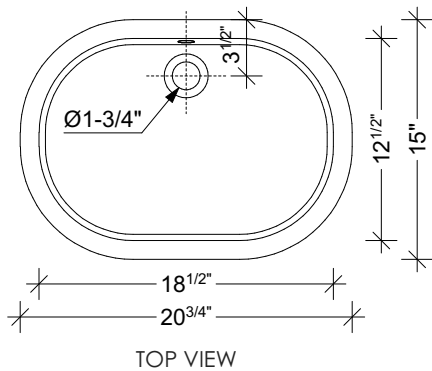

Dimensions

All dimensions are nominal

Features

PS60EFS Ø1-3/4" 6TF
 .B.S.BM BFPV \$DB
 PS \$B.DT 8U 0WFSGMPX
 PS 6TF8U 4BOEBSBPO 6Q \$B.D
 \$FT/PDDMVF.PVDH \$M

Warranty

This product carries a limited manufacturer's warranty. All parts are guaranteed from the date of purchase against all manufacturing defects. For product details, please refer to the product manual.

TOP VIEW

3D VIEW

FRONT VIEW

SIDE VIEW