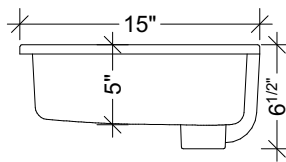

Dimensions

All dimensions are nominal

Features

PS60EFS Ø1-3/4" 6TF
 .B.S.BM BFPV \$DB
 PS \$B.DT 8U 0WFSGMPX
 PS 6TF8U 4BOEBSBPO 6Q \$B.D
 \$FT/PDDMVF.PVDH \$M

Warranty

This product carries a limited manufacturer's warranty. All parts are guaranteed from the date of purchase against all manufacturing defects. For product details, please refer to the product manual.

TOP VIEW

3D VIEW

FRONT VIEW

SIDE VIEW